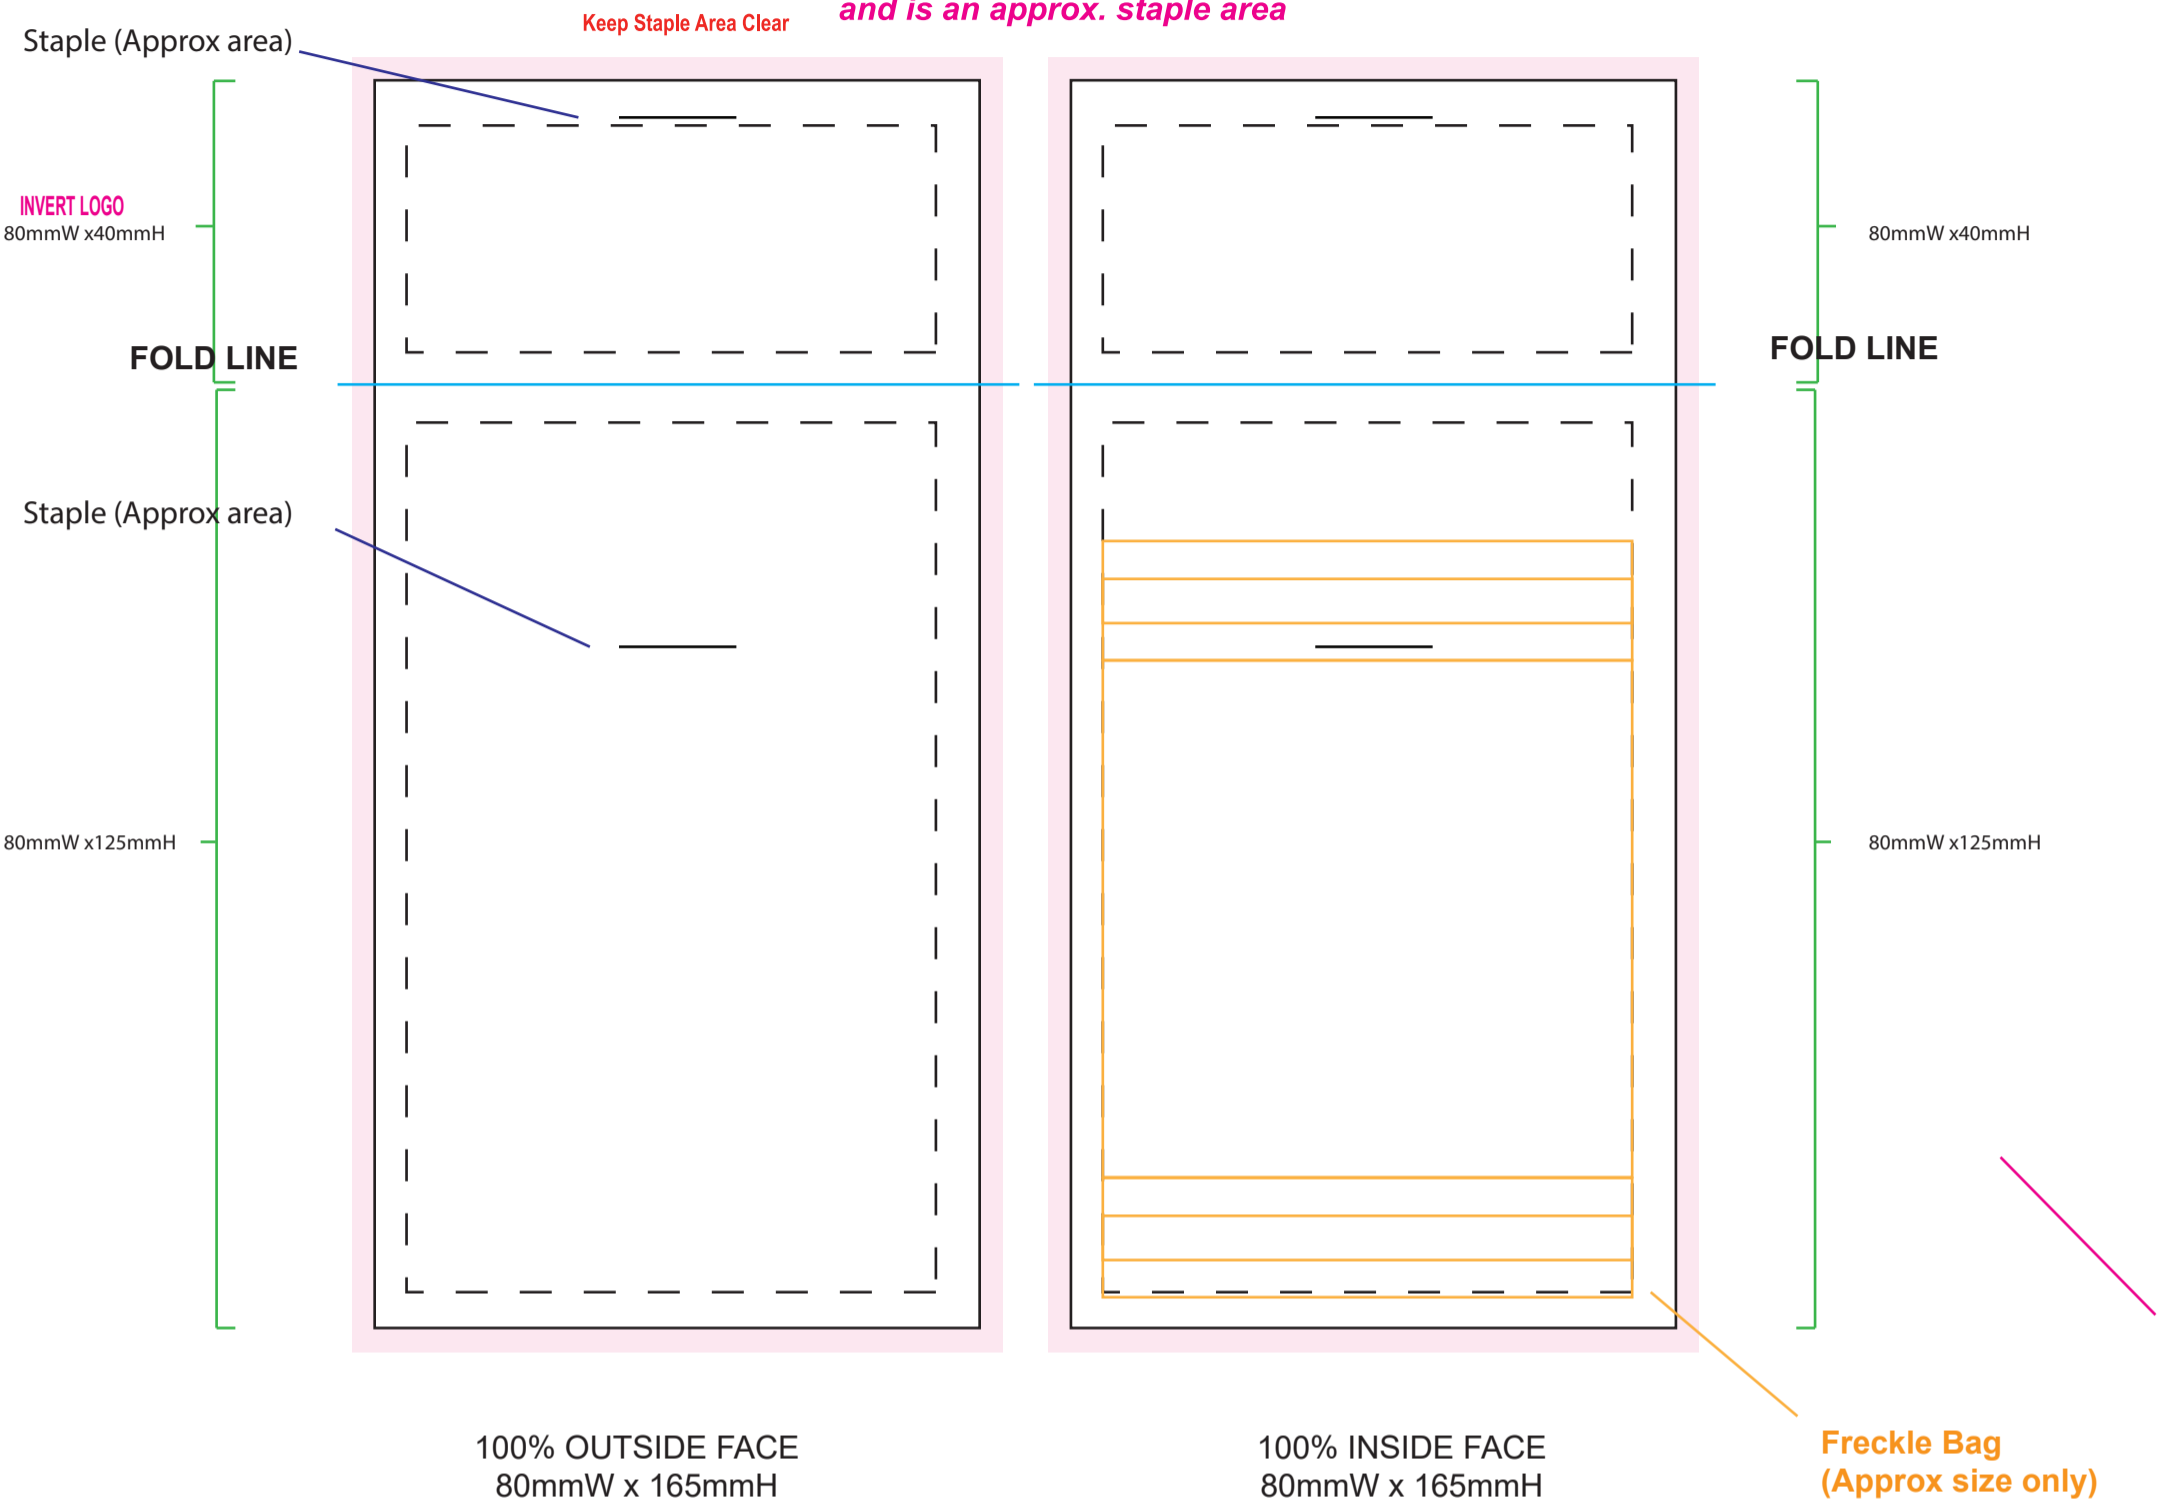

All colours used in this document are indicative only and they may vary across a variety of printing techniques and confectionery

NOTE: Staple is applied by hand and is an approx. staple area

Notes:
 [Solid Line] Billboard Size: 80mmW x 165mmH
 [Pink Area] Bleed 3mm (From edges)
 [Dashed Line] Safe area 5mm (inside edges)

Please note: Billboards are printed digitally, please provide PMS colours if a close match is crucial and please inform us of this when ordering. If PMS colours are not provided we will print directly from the file and resulting print will be taken as correct. Not all PMS colours can be matched. Exact PMS colour match is NOT guaranteed. It is highly recommended that editable linework is provided, without this we cannot be held responsible for colour discrepancies

Product Code	: CC084C50
Description	: Billboard with Choc Freckle
Order#	:
Company Name	:
Contact	:
Board Size	: 80mmW x 165mmH (Total Billboard Size) 80mmW x 40mmH (Flap only)
Print Colour	: Customer must provide PMS Colour print guide
Quantity	:
Delivery Date	: